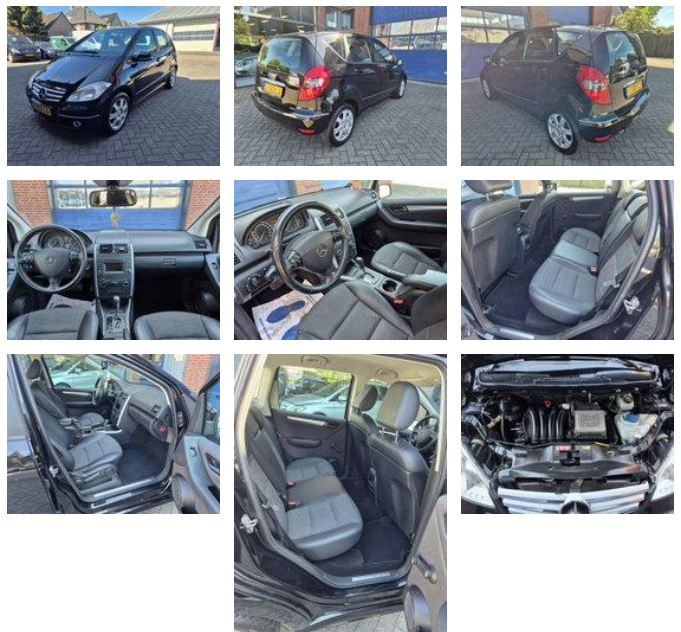

Mercedes-Benz A 160 Automaat Avantgarde ,Airco

General characteristics

Brand	Mercedes-Benz
Subcategory	Mpv
License plate	L-583-LG
Meter reading	154.209km
Year of construction	2010
Date of first registration	14-09-2010
Colour	Black
Condition	Used
Fuel	Petrol
Emission class	Euro 5

Properties

Single weight	1.175kg
Load capacity	565kg
GVW	1.740kg
Length	388cm
Width	176cm

Number of doors	4
Cylinder capacity	1.498cc

Mercedes-Benz A 160 Automaat Avantgarde ,Airco

Technical specifications

Number of axes	2
Axis configuration	4x2
Assets	95hp

Accessories

- ASR (Anti-Slip Regulation/Traction Control)
- Automatic
- Leather interior
- Light (metallic) rims
- Metallic paint
- Top case
- Air conditioning
- Radio/CD player
- Tinted glass
- Power steering
- Driver's airbag
- Passenger airbag
- Anti-lock braking system
- Anti-skid system
- Automatically dimming rear mirror
- Onboard computer
- Bumpers in colour of body
- Remote central locking
- Electrically operated front windows
- Rear head rests
- Front central armrest
- Heated seat
- Height adjustable steering wheel
- Folding rear seats (unequal parts)
- Baggage cover
- Electrically adjustable front seats
- Rear wiper
- Immobiliser