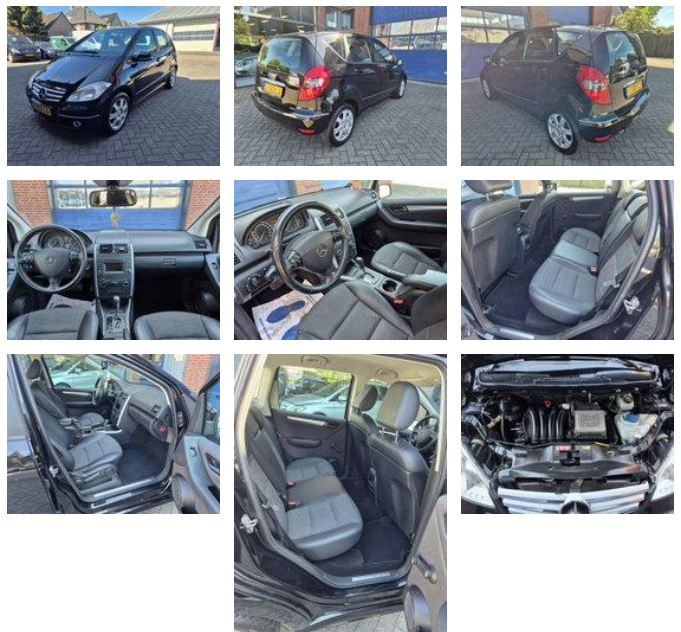

Mercedes-Benz A 160 Automaat Avantgarde ,Airco

General features

Brand	Mercedes-Benz
Subcategory	Mpv
Licence plate	L-583-LG
Odometer reading	154.209km
Construction year	2010
Date of first registration	14-09-2010
Color	Black
Condition	Used
Fuel	Petrol
Emission class	Euro 5

Characteristics

Empty weight	1.175kg
Load capacity	565kg
GVW	1.740kg
Length	388cm
Width	176cm

Door count	4
Cylinder contents	1.498cc

Mercedes-Benz A 160 Automaat Avantgarde ,Airco

Technical specifications

Number of axes	2
Axis configuration	4x2
Engine output	95hp

Accessories

- ASR (Anti-Slip Regulation/Traction Control)
- Automatic
- Leather interior
- Light (metallic) rims
- Metallic paint
- Top case
- Air conditioning
- Radio/CD player
- Tinted glass
- Power steering
- Driver's airbag
- Passenger airbag
- Anti-lock braking system
- Anti-skid system
- Automatically dimming rear mirror
- Onboard computer
- Bumpers in colour of body
- Remote central locking
- Electrically operated front windows
- Rear head rests
- Front central armrest
- Heated seat
- Height adjustable steering wheel
- Folding rear seats (unequal parts)
- Baggage cover
- Electrically adjustable front seats
- Rear wiper
- Immobiliser